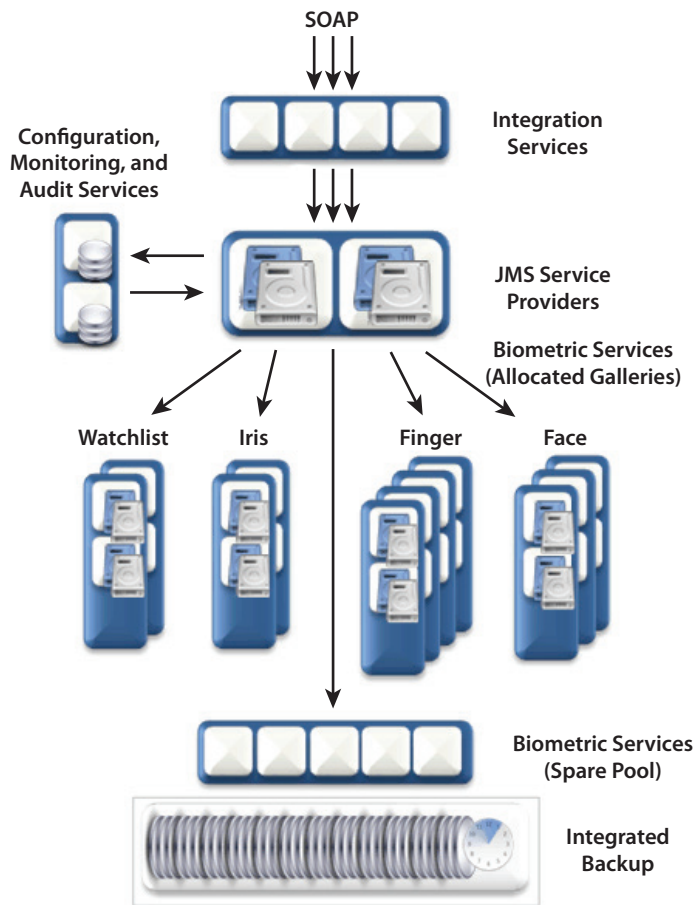

The ABIS Search Engine, which is part of the MorphoTrust ABIS platform, provides biometric processing services leveraging MorphoTrust's top-rated algorithms for face, iris, and fingerprint recognition. The platform provides configurable solutions to process, store, create, search, and compare biometric identity records using face, iris and fingerprint, including tenprint, palm and latent, biometric modes, individually and in combination to easily add new modalities in the future. The processing capabilities include biometric matching as well as image processing and image quality analysis based on industry standards.

- ABIS 8.0 with pluggable architecture that is scalable, flexible and enables 3rd party solutions
- Optimized to support IT best practices for security, distributed systems integration, efficient operation and communications
- Modular and open architecture provides world-class biometrics services
- Built-in monitoring services
- Tamper-safe distributed disk storage
- Speed-optimized for biometric operations
- Exemplary data safety and replication
- Full back-up capabilities, restoration to point of failure
- Easy integration

Simplify, Protect and
Secure the lives of
the American people

MorphoTrust Solutions

All MorphoTrust solutions are built using the latest technologies and devices, with scalable, flexible platforms that meet your needs today and allow you to add features, capabilities and applications as you desire in the future. We maximize your investment by delivering proven, market-leading solutions and components that are fully customized for your unique environment.

© MorphoTrust USA 2013
All rights reserved.
SS-ABIS_090913

ABIS search engine architecture

The ABIS Search Engine architecture offers flexibility for deployment and growth and extensibility to add existing or new biometric modalities.